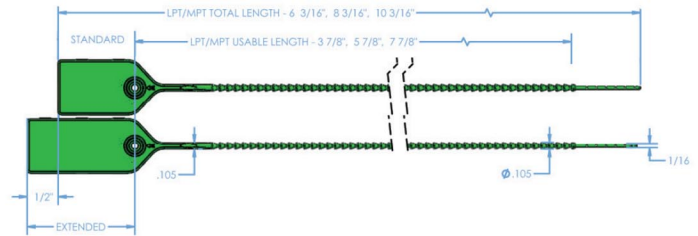

Light-Duty Pull Tight Security Seal (LPT)

Applications

- Life Vests
- ATM Cassettes
- Healthcare
- Storage Cabinets
- Storage Totes
- Storage Boxes
- Food & Beverage

The CSS Light Duty Pull Tight is an adjustable tamper-evident seal available in three lengths: 6", 8", and 10". For those who need a seal that is easy to apply and remove by hand, the LPT has a break strength of 15lbs. The clean break design ensures individual seals detach from the strip without plastic waste.

Standard Colors

Pastel Colors

Neon Colors

Material	Seal Body - High-Density Polyethylene Locking Chamber - Acetal		
Tensile Strength	15-18 lbs		
Length Size Option	6"	8"	10"
Length (Usable)	4"	6"	8"
Tab Size	Standard Tab: .800" x 1", 1/2"		Extended Tab: .800" x 1.25"
Standard Colors	Blue, Red, Green, Orange, Yellow, Gray, Black & White,		
Pastel Colors	Pastel Pink, Pastel Green, Pastel Orange, Pastel Blue, Pastel Purple,		
Neon Colors	Neon Pink, Neon Green, Neon Yellow, Neon Orange,		
Print Options	Hot Stamped, Laser Printing		
Print Colors	Black, White, Custom (foil)		
Customization	Customer name, logo printing, barcode, and visible number (laser)		
Packing	10 seals per strip, 1000 seals per box		
Box Dimensions	6 3/16"	8 3/16"	10 3/16"
Gross Weight/Ship Weight	12" x 8.5" x 12" (3.8 lbs/ 4 lbs)	12" x 8.5" x 12" (4.1 lbs/ 5 lbs)	12" x 8.5" x 12" (4.6 lbs/ 5 lbs)
Boxes Per Pallet	84 boxes		